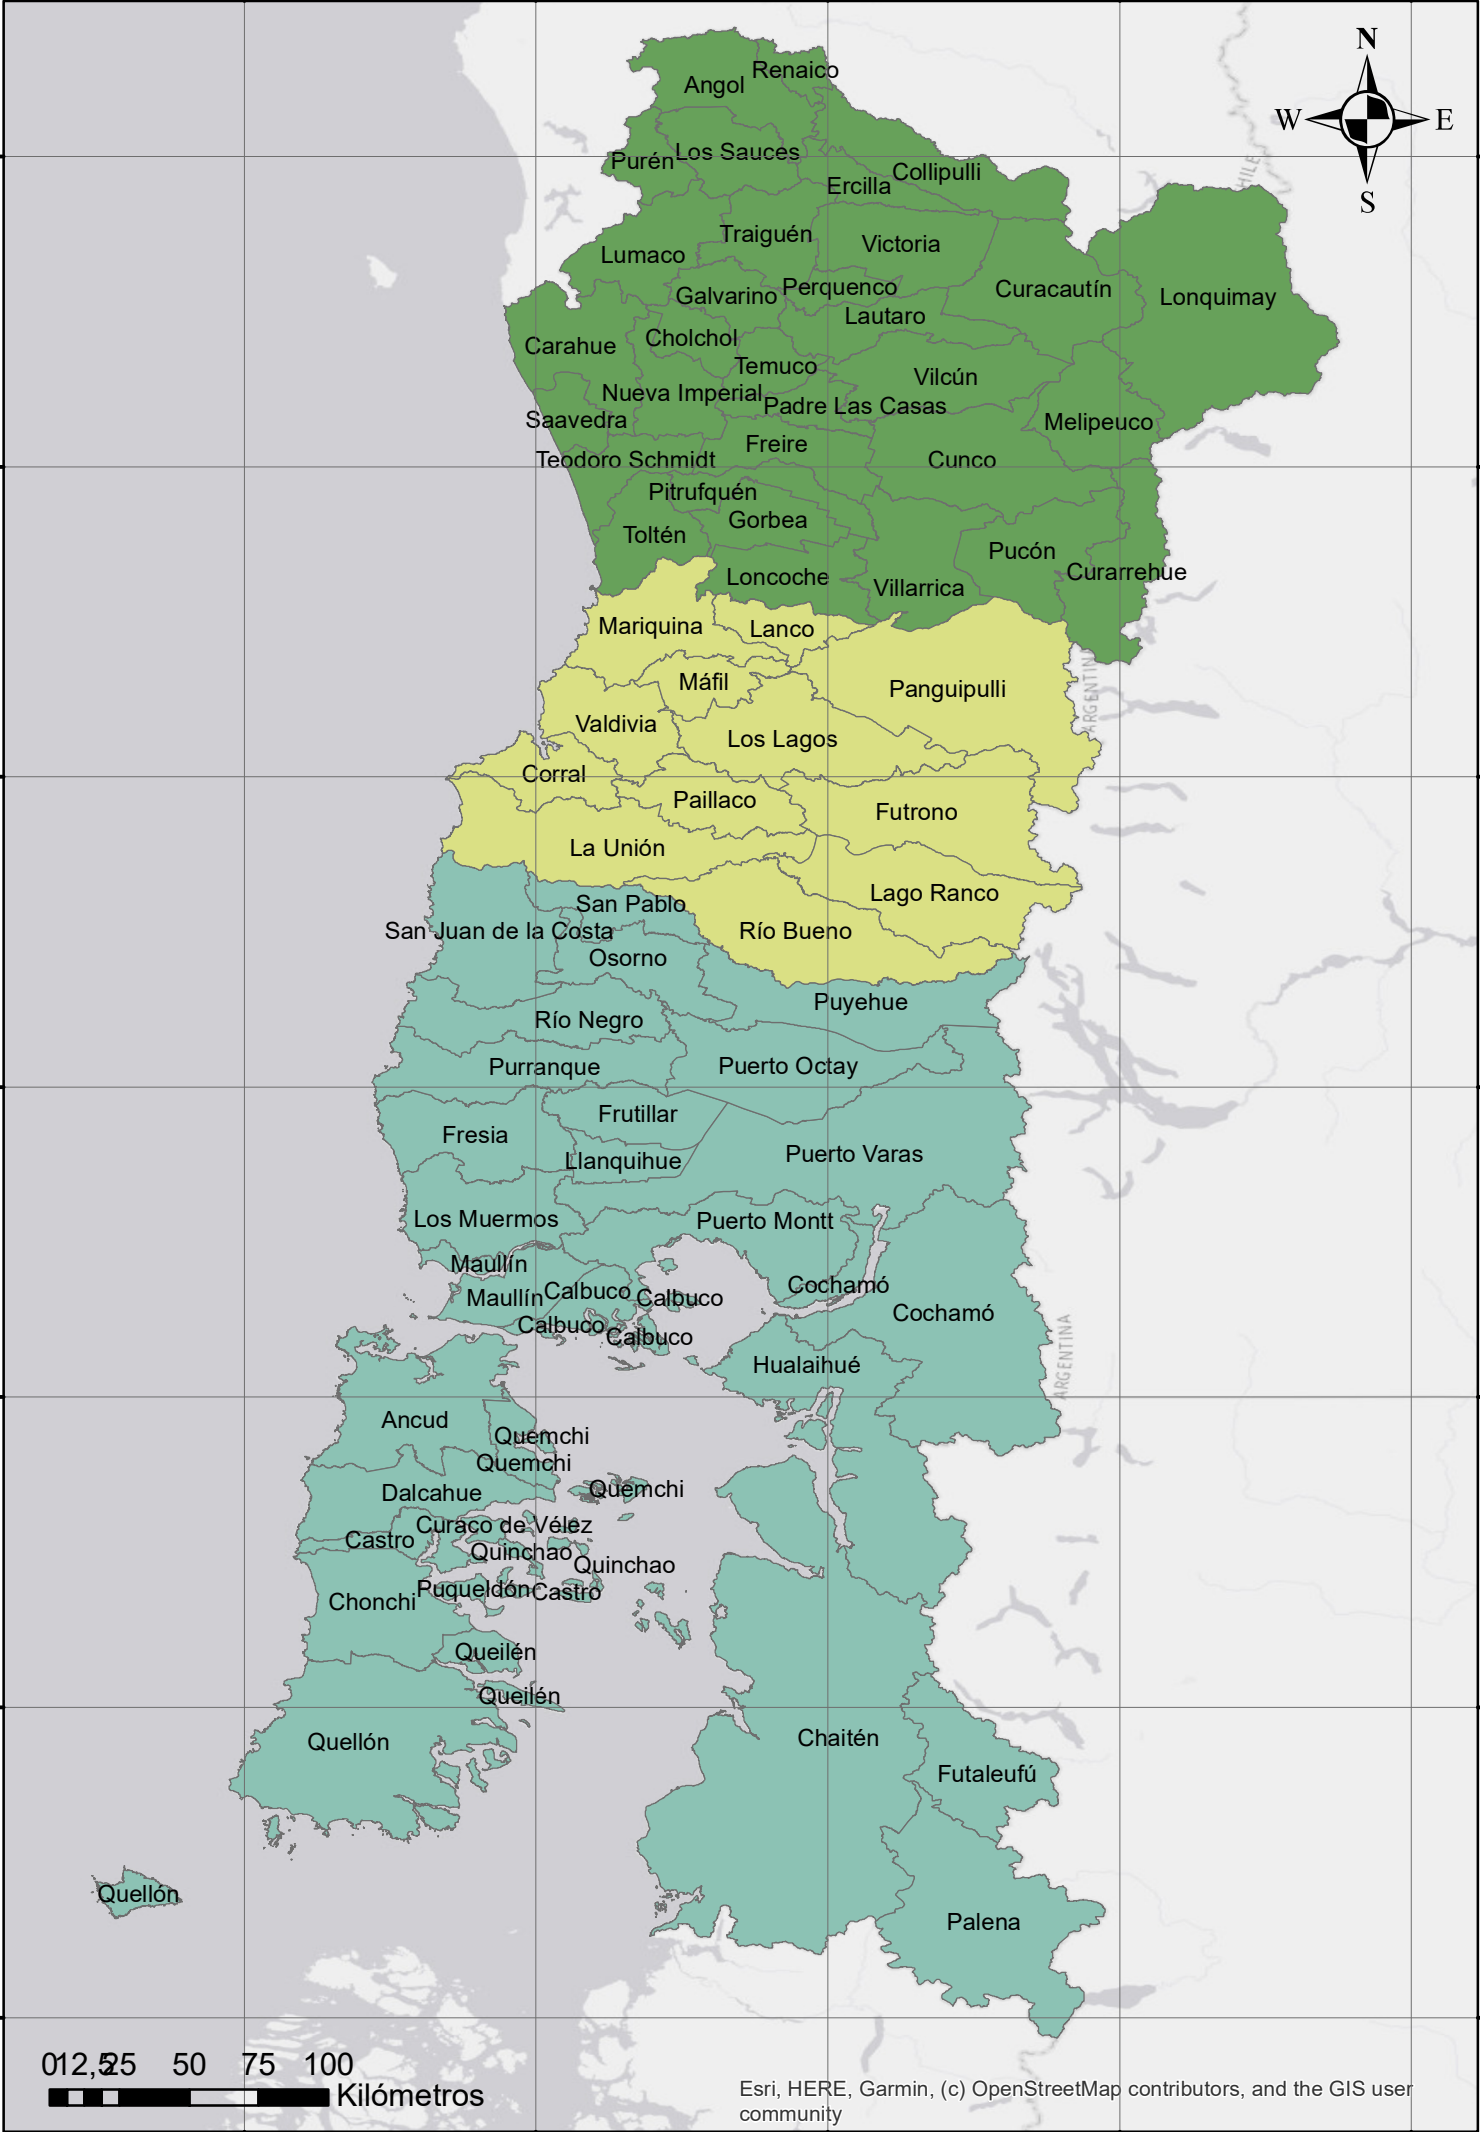

-74,356652

-73,416094

-72,475536

-71,534978

-70,594420

-38,000000  
-39,000000  
-40,000000  
-41,000000  
-42,000000  
-43,000000  
-44,000000

-38,000000  
-39,000000  
-40,000000  
-41,000000  
-42,000000  
-43,000000  
-44,000000

0 12,5 50 75 100 Kilómetros

Esri, HERE, Garmin, (c) OpenStreetMap contributors, and the GIS user community

-74,356652

-73,416094

-72,475536

-71,534978

-70,594420